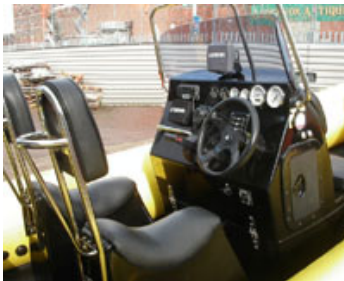

Opciones de consolas. Ocean pro 5.7 a 6.3m (2.34m de manga)
Console options, Ocean Pro 5.7 to 6.3m 2.34m beam

Standard Console and Seat module

Sport Console with tow pole

Deluxe Jockey with Side by side modules

Extreme Jockey

Extreme Pedestal and Module

Dual Cruise

Dual Commercial

Deluxe Pedestal

Deluxe

Extreme Jockey

Dual Cruise with
Deluxe Modules